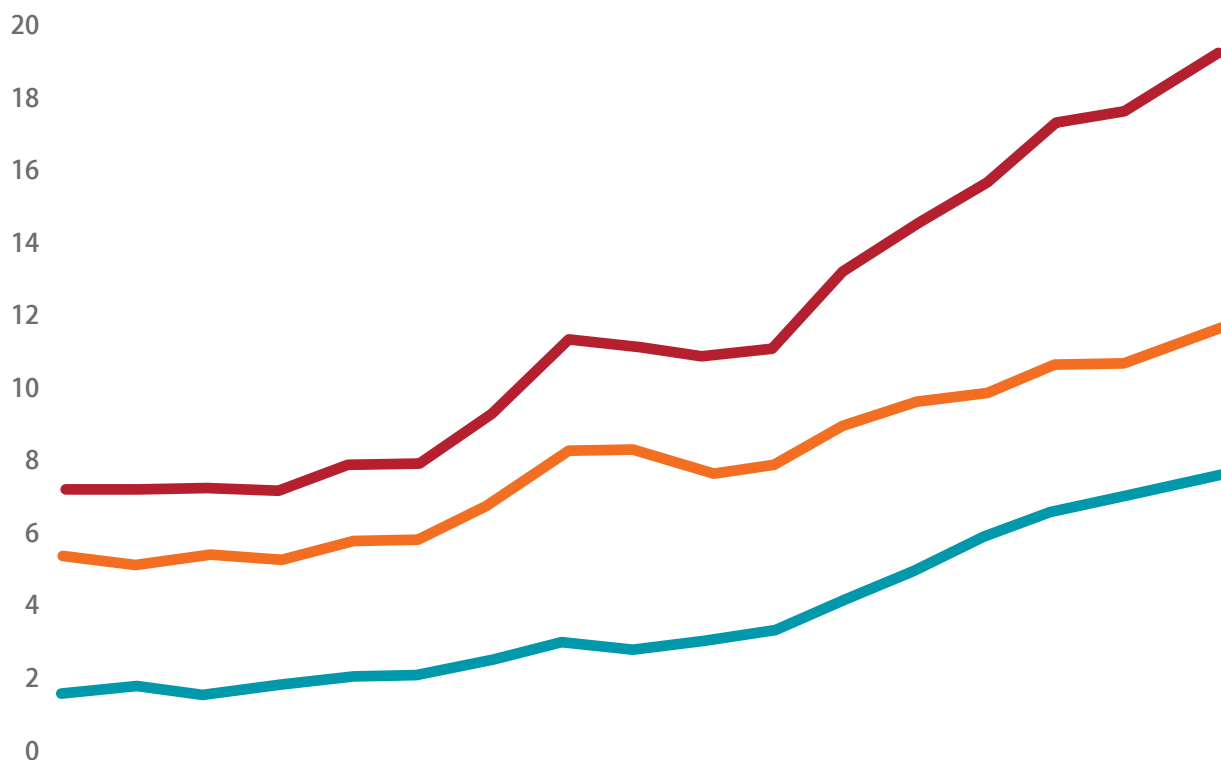

OVERNIGHTS IN BERLIN FROM 1993 TO 2009 IN MILLIONS

	1993	1994	1995	1996	1997	1998	1999	2000	2001	2002	2003	2004	2005	2006	2007	2008	2009
TOTAL	7.3	7.3	7.5	7.4	8.0	8.3	9.5	11.4	11.3	11.0	11.3	13.3	14.6	15.9	17.3	17.7	18.9
NATIONAL	5.5	5.4	5.6	5.4	5.8	5.9	6.9	8.3	8.3	7.8	8.0	9.0	9.6	10.0	10.7	10.7	11.4
INTERNATIONAL	1.8	1.9	1.8	2.0	2.2	2.3	2.6	3.1	3.0	3.2	3.4	4.2	5.0	5.9	6.6	7.0	7.5